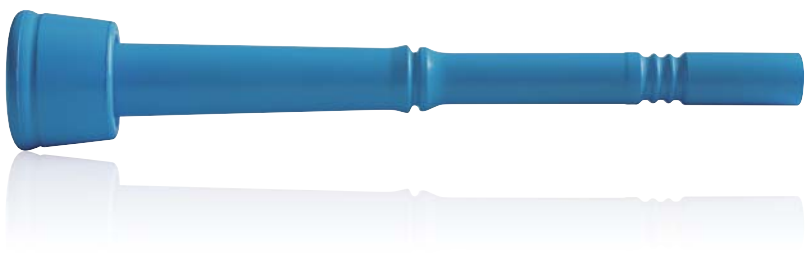

Main products

RUBBER LINERS

Milkline's original rubber liners are designed to be extremely adaptable, avoiding liner slippage and guaranteeing vacuum stability. A wide range of models are available to best meet your herd requirements.

TECHNICAL SPECIFICATIONS

Mouthpiece type	Round
Mouthpiece lip diameter	20 ÷ 25 mm
Total length	287 ÷ 320 mm
Short milk tube diameter	8 ÷ 11 mm
Outer diameter	17 ÷ 20 mm

SILICONE LINERS

Milkline's original silicone liners, thanks to their high elasticity, facilitate a comfortable milking process by gently enveloping the teat, ensuring maximum hygiene and longevity.

TECHNICAL SPECIFICATIONS

Mouthpiece type	Round or flat
Mouthpiece lip diameter	20 ÷ 22 mm
Total length	300 ÷ 310 mm
Short milk tube diameter	11 ÷ 12 mm
Outer diameter	20 mm

SPECIFICALLY FOR BUFFALOES

This Milkline's original rubber liner is specifically designed and developed to best suit the special morphology of buffalo teats. It guarantees milking speed while respecting teat health.

TECHNICAL SPECIFICATIONS

Mouthpiece type	Round
Mouthpiece lip diameter	23 mm
Total length	310 mm
Short milk tube diameter	8 mm
Outer diameter	17 mm